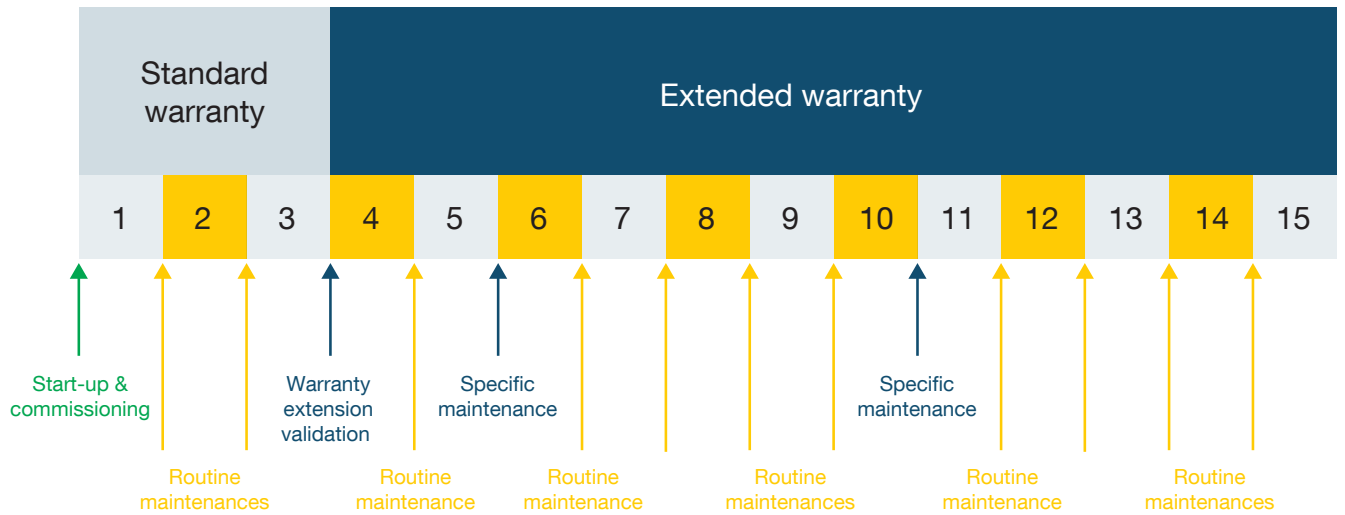

Preventive maintenance - optimising the lifespan of your system!

To guarantee optimal system operation, periodic maintenance by an expert is essential. This is the best way to ensure the reliability of your system over its lifetime.

2 modular offers are available:

- **DIY partner package:** an offer favouring cost reduction but also requiring input from you,
- **Complete Socomec package:** a complete offer for your peace of mind, where we take care of everything.

	DIY PARTNER PACKAGE	COMPLETE SOCOMEC PACKAGE
Routine maintenance visits		Included
Specific maintenance visits	Included	Included
Preventive maintenance visit report with recommendations	During specific maintenance visits	Included
Labor included	During specific maintenance visits	Included
Parts for specific and routine maintenance operations	Option	Option
Training in routine maintenance operations	Included	
Software update	During specific maintenance visits	Included