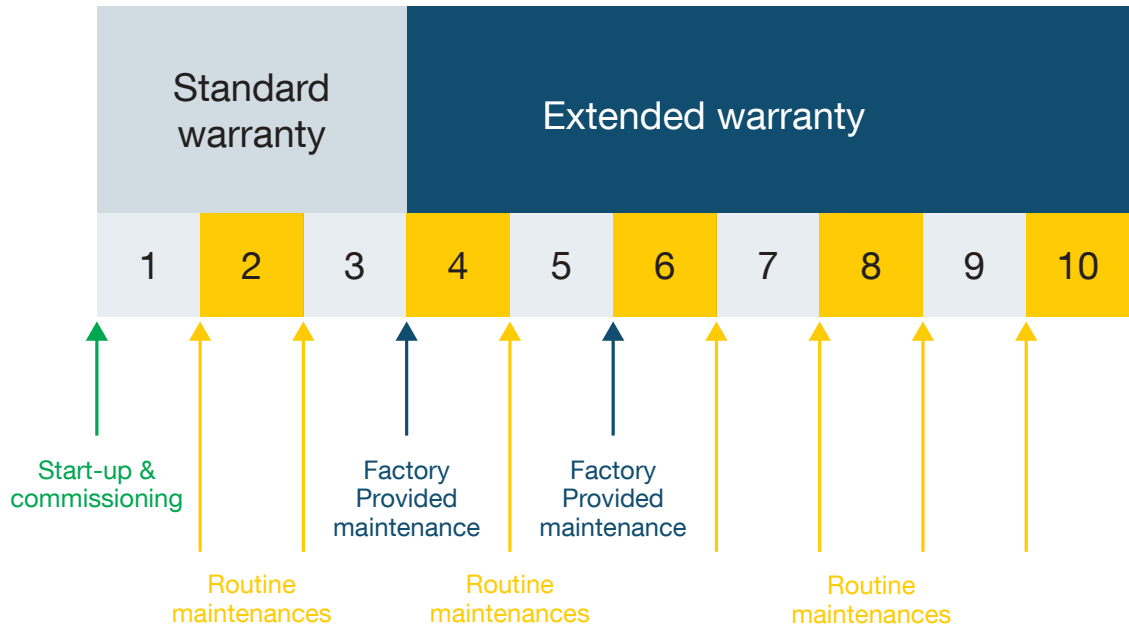

SUNSY_3900_A_US/A1

Preventive maintenance - optimising the lifespan of your system!

To guarantee optimal system operation, periodic maintenance by an expert is essential. This is the best way to ensure the reliability of your system over its lifetime.

2 modular offers are available:

- **DIY partner package:** an offer favouring cost reduction but also requiring input from you.
- **Complete Socomec package:** a complete offer for your peace of mind, where we take care of everything.

	DIY PARTNER PACKAGE	COMPLETE SOCOMECC PACKAGE*
Routine maintenance visits carried out by Socomec		•
Specific maintenance visits carried out by Socomec	•	•
Preventive maintenance visit report with recommendations	During specific maintenance visits	•
Labour included	During specific maintenance visits	•
Parts for specific and routine maintenance operations	Option	Option
Training in routine maintenance operations	•	
Software update	During specific maintenance visits	•

*The complete Socomec package includes one visit per year, shall you need extra visits they will require extra costs.